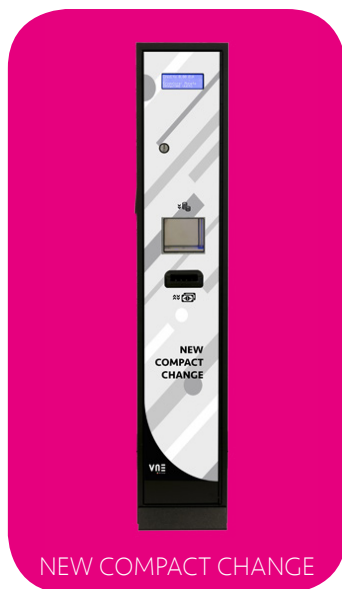

NEW COMPACT CHANGE